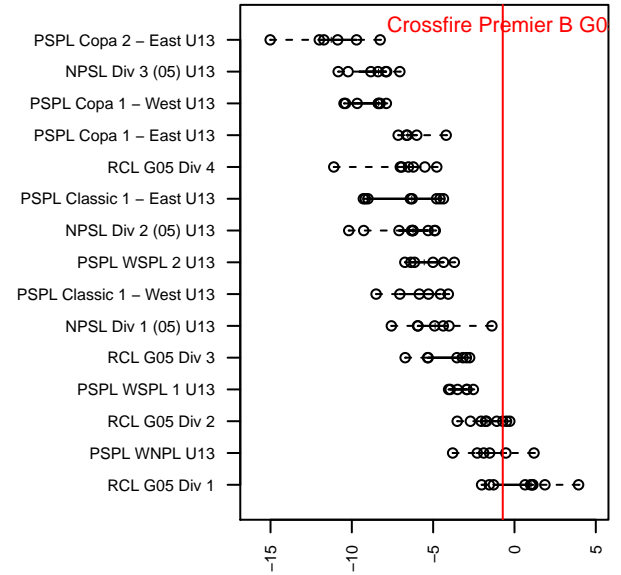

Crossfire Premier B G05

Crossfire Premier
 Redmond, WA
 G05 total strength=1282
 attack=7.14 defense=3.97
 fall league = RCL G05 Div 2

alt names used:
 Crossfire G05B
 Crossfire Premier G05 B
 CROSSFIRE PREMIER G05 B (WA)
 CROSSFIRE PREMIER G05 B (WA)

Venues played:
 2017 Rainier Challenge Copa U13
 2017 Nike Crossfire Challenge Gold Group U13
 2017 REDAPT Cup Gold U13
 2017 RCL G05 Div 2

Crossfire Premier B G05
 Dots are actual minus expected GF (blue circles) and GA (red triangles).
 Blue line is smoothed change in attack strength. Red is smoothed change in defense strength.

**attack and defense variance (black dot)
relative to other teams
and top 10 in region**

**attack and defense rating
relative to others at age
and all opponents in last 13 months**

Performance relative to 13 month average