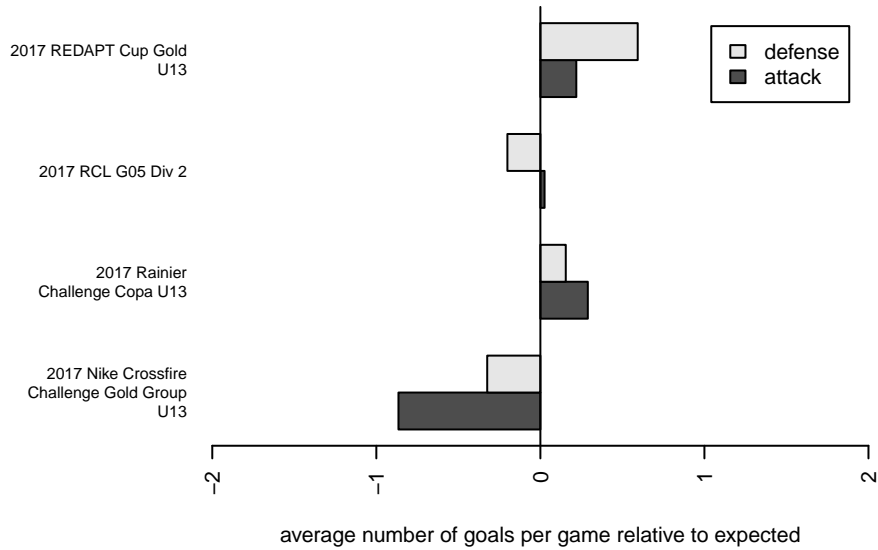

Crossfire Premier B G05

Crossfire Premier
 Redmond, WA
 G05 total strength=1282
 attack=7.14 defense=3.97
 fall league = RCL G05 Div 2

alt names used:
 Crossfire G05B
 Crossfire Premier G05 B
 CROSSFIRE PREMIER G05 B (WA)
 CROSSFIRE PREMIER G05 B (WA)

Venues played:
 2017 Rainier Challenge Copa U13
 2017 Nike Crossfire Challenge Gold Group U13
 2017 REDAPT Cup Gold U13
 2017 RCL G05 Div 2

Crossfire Premier B G05
 Dots are actual minus expected GF (blue circles) and GA (red triangles).
 Blue line is smoothed change in attack strength. Red is smoothed change in defense strength.

**attack and defense variance (black dot)
relative to other teams
and top 10 in region**

**attack and defense rating
relative to others at age
and all opponents in last 13 months**

Performance relative to 13 month average