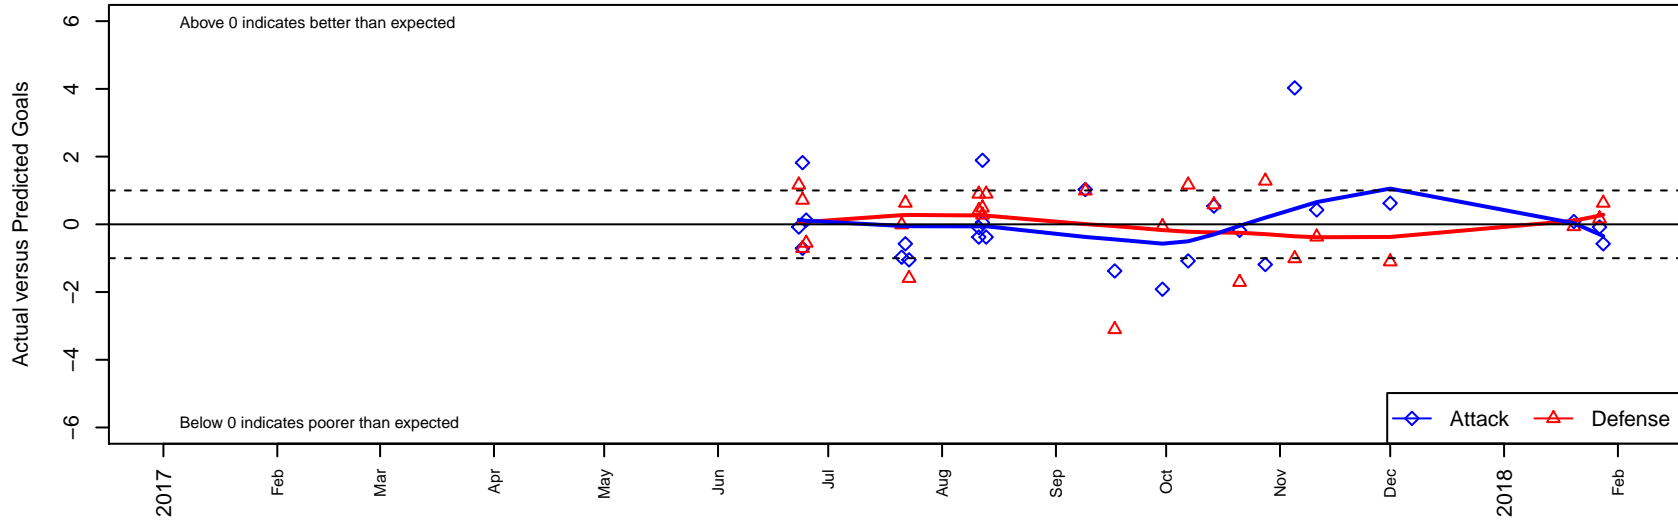

Crossfire Premier B G05

Crossfire Premier
 Redmond, WA
 G05 total strength=1282
 attack=7.14 defense=3.97
 fall league = RCL G05 Div 2

alt names used:
 Crossfire G05B
 Crossfire Premier G05 B
 CROSSFIRE PREMIER G05 B (WA)
 CROSSFIRE PREMIER G05 B (WA)

Venues played:
 2017 Rainier Challenge Copa U13
 2017 Nike Crossfire Challenge Gold Group U13
 2017 REDAPT Cup Gold U13
 2017 RCL G05 Div 2

Crossfire Premier B G05
 Dots are actual minus expected GF (blue circles) and GA (red triangles).
 Blue line is smoothed change in attack strength. Red is smoothed change in defense strength.

**attack and defense variance (black dot)
relative to other teams
and top 10 in region**

**attack and defense rating
relative to others at age
and all opponents in last 13 months**

Performance relative to 13 month average