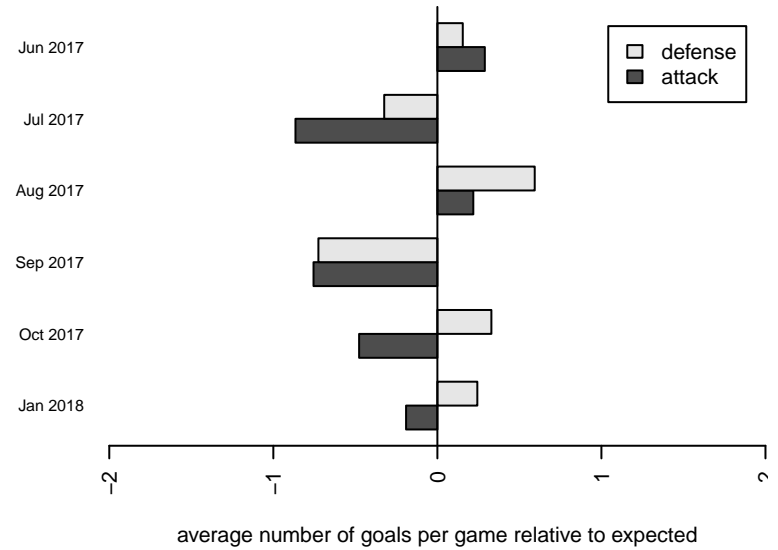

Performance relative to 13 month average